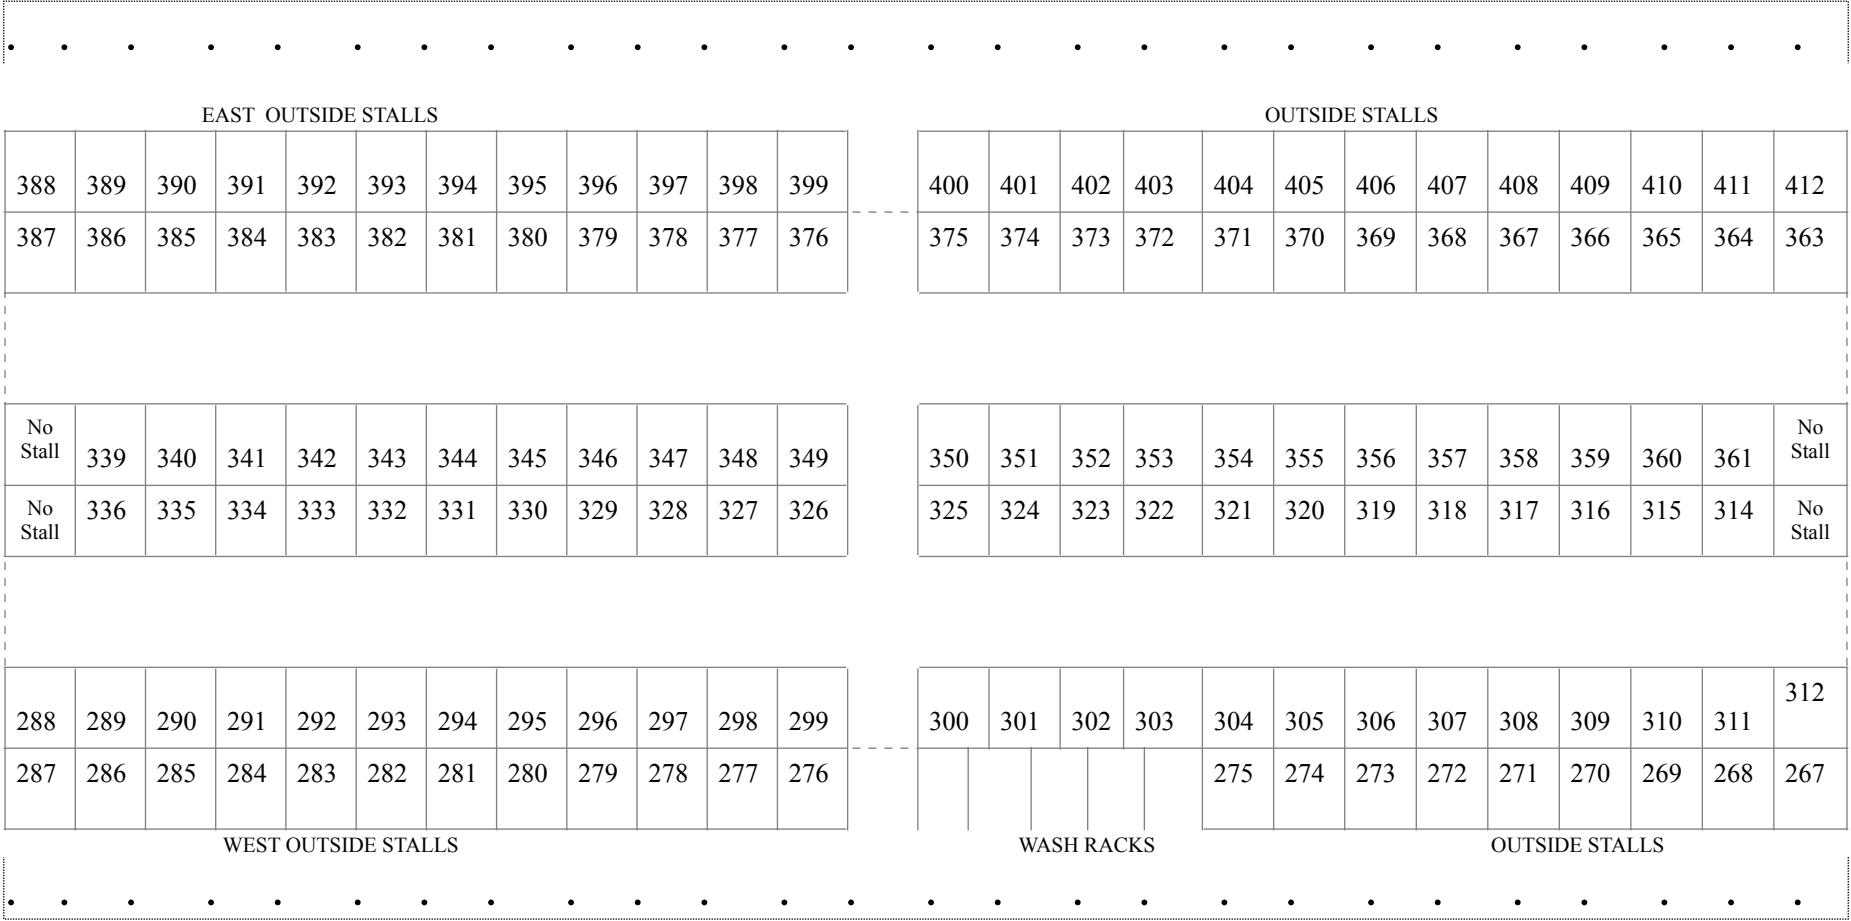

Evergreen Equestrian Park
 STALL CHART
 Region 5 2024

BARN 106

← NORTH

96 inside stalls

46 outside stalls

10' wide x 10' deep x 8' high stalls with 5' wide sliding doors

Muller 11 stalls 302-312

McDonald 7 stalls 293-299

Mckim 5 stalls 326-330

Raintree 4 stalls 358-361

KC Performance 4 stalls 350-353

Caldwell 1 stall 387

Silbernagel 2 stalls 376-377

Morris 4 stalls 363-366

Gilmore 2 stalls 300-301

Obritz 1 stall 336

Ehrett 12 stalls 314-325

Helmke 2 stalls 356-357

Pressler 9 stalls 341-349

Seiler 1 stall 378

Self 6 stalls 370-375