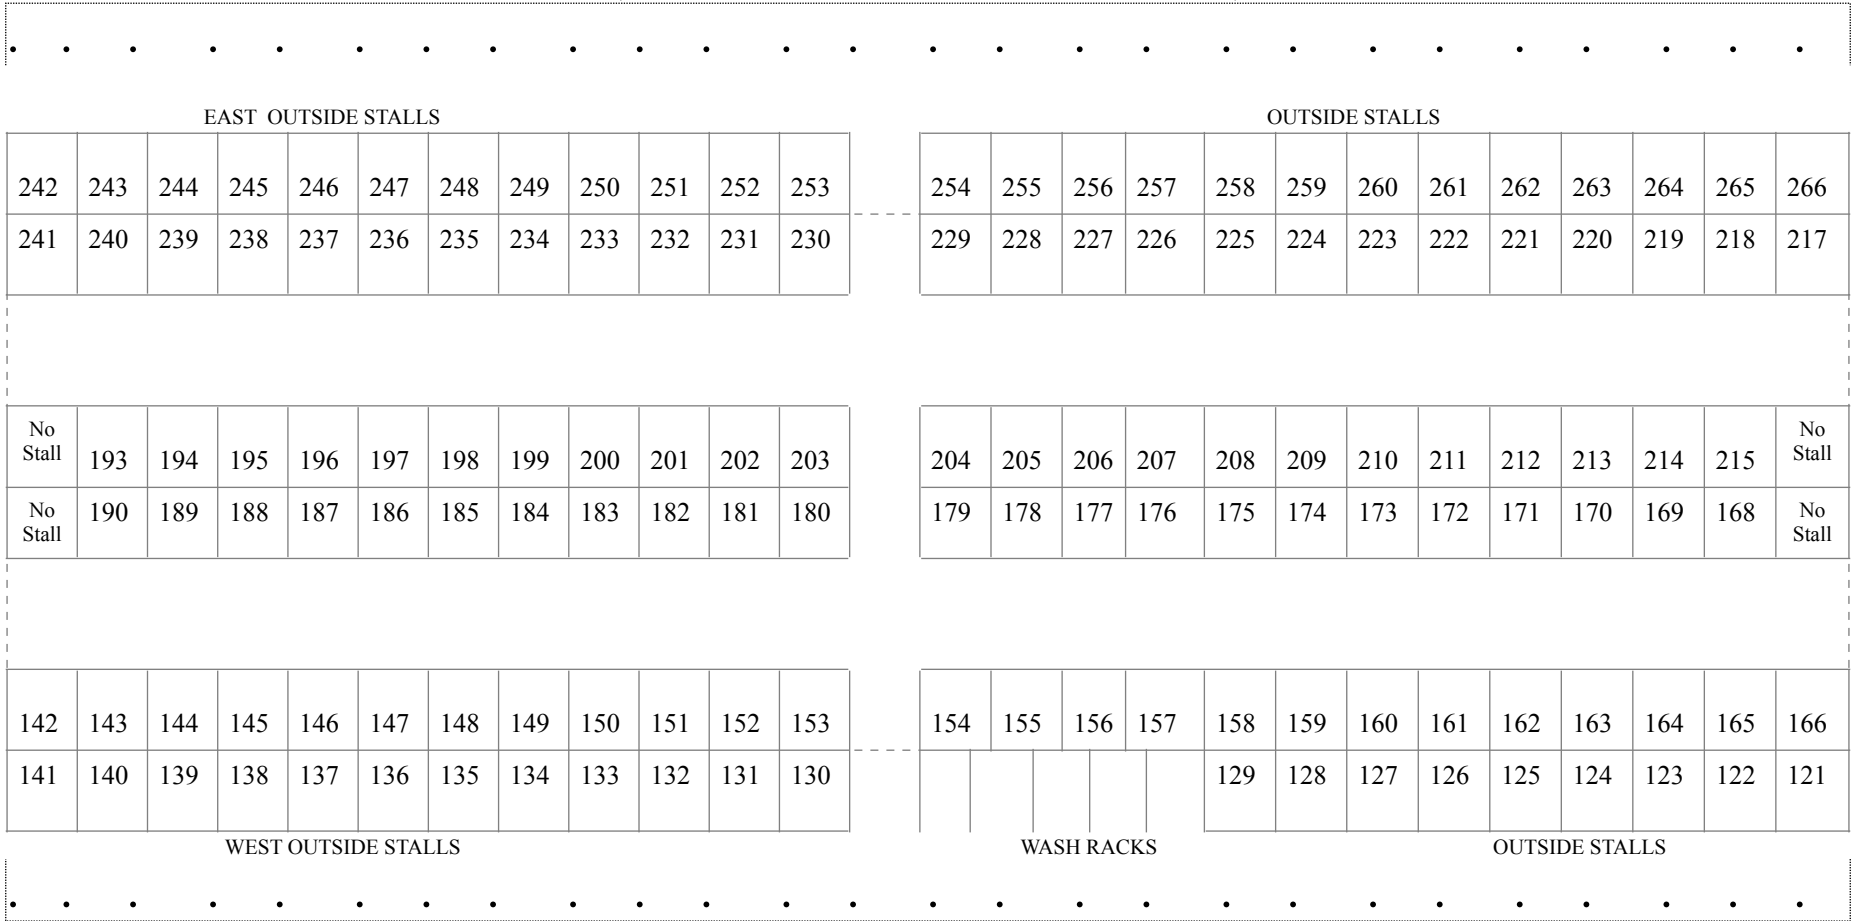

Evergreen Equestrian Park
 STALL CHART
 Region 5 2024

BARN 105

← NORTH

96 inside stalls

46 outside stalls

10' wide x 10' deep x 8' high stalls with 5' wide sliding doors

Hope 4 stalls 121-124

Lee 13 stalls 154-166

Davis 2 stalls 186-187

Lindsey 3 stalls 188-190

Davenport 2 stalls 180-181

Graycyn 26 stalls 193-215, 239-241

Copple 13 stalls 217-229

Blanscet 2 stalls 252-253

Benway 1 stall 254

Davis 6 stalls 147-152

Orrion 5 stalls 142-146

Dream Meadow 4 stalls 182-185

Eagle Mountain 12 stalls 168-179

Dana Arabians 4 stalls 230-233

Command 6 stalls 261-266