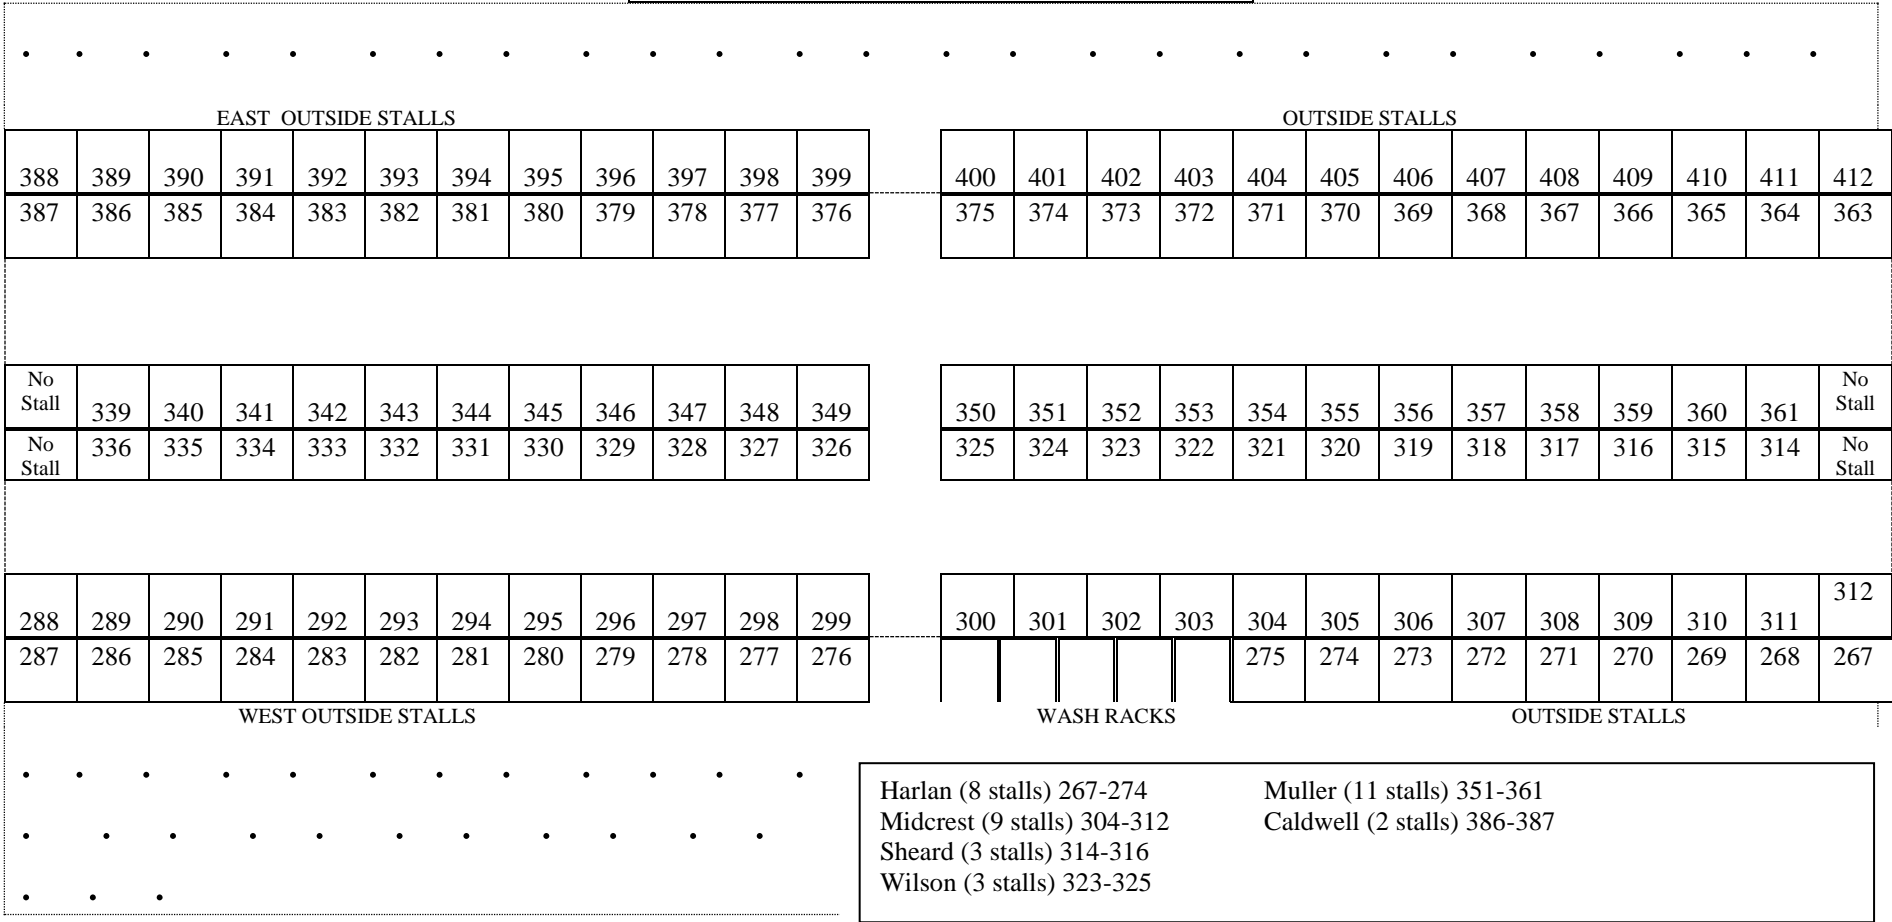

Evergreen Equestrian Park
 STALL CHART
Region 5 Championships 2023

Barn 106

← NORTH

96 inside stalls
 46 outside stalls

10' wide x 10' deep x 8' high stalls with 5' wide sliding doors
Cement aiseways
Clay stall floor