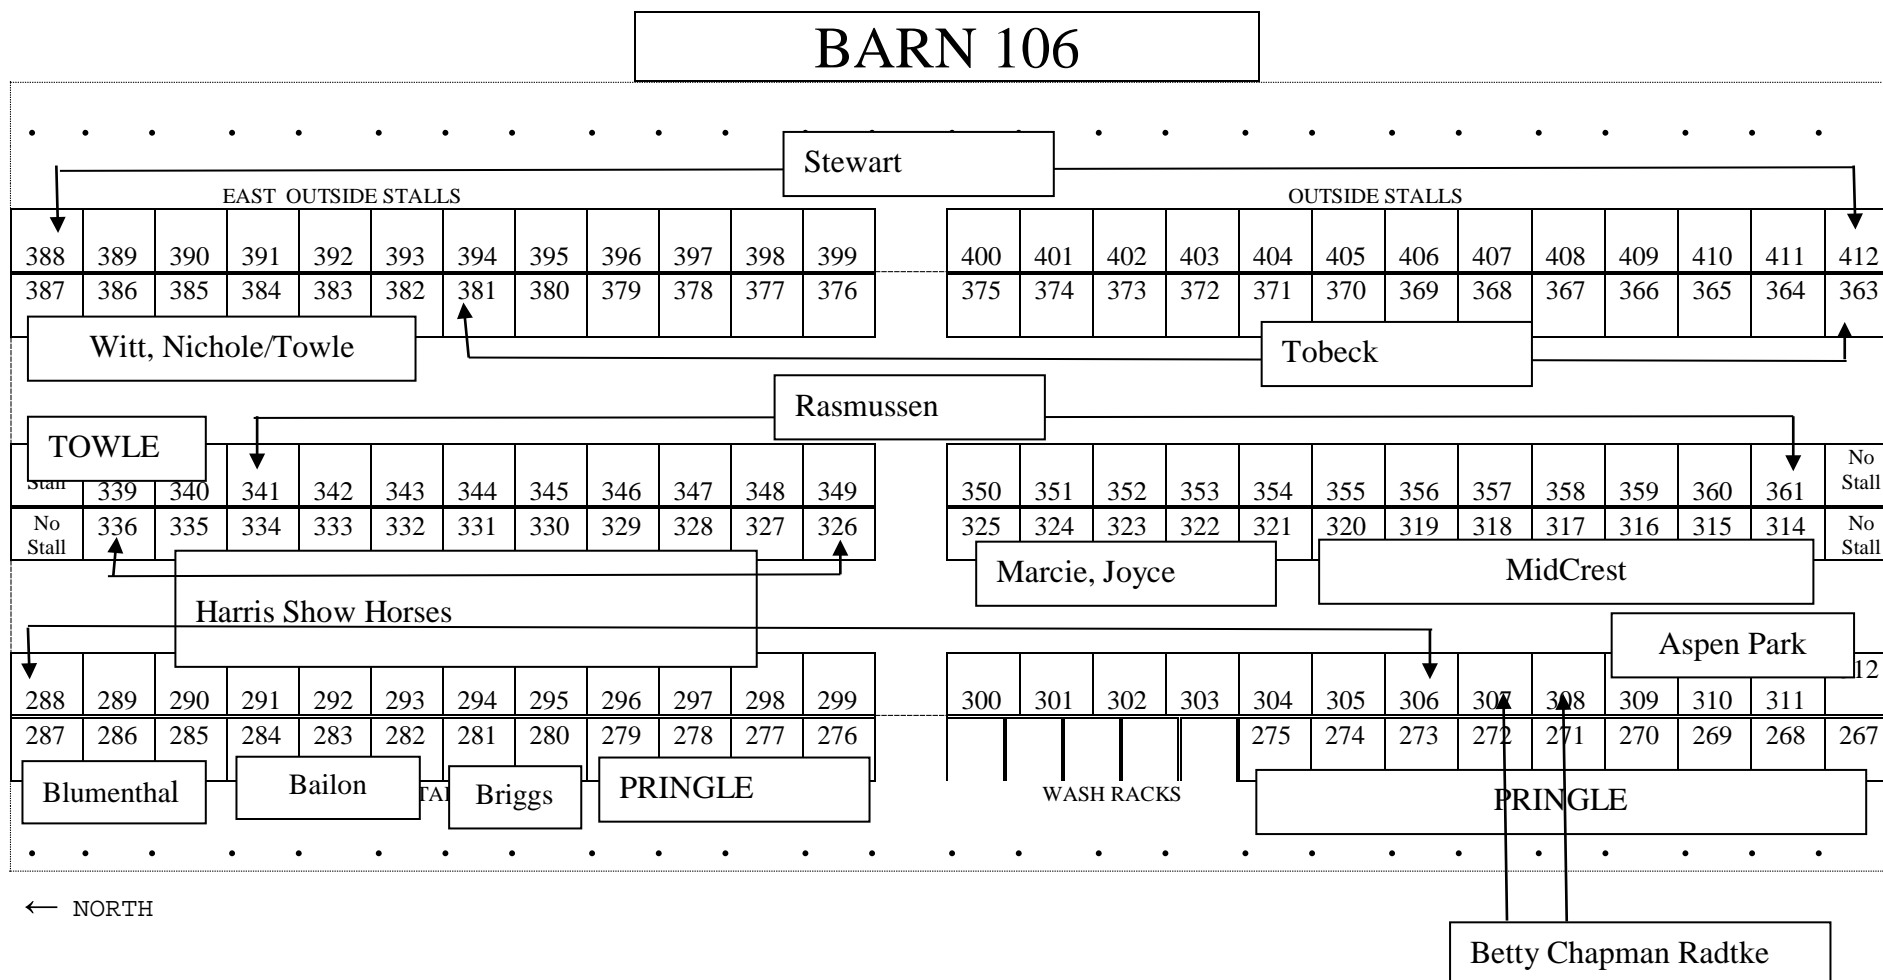

River Ridge	River Ridge	River Ridge	River Ridge	River Ridge	River Ridge	River Ridge	River Ridge	River Ridge	River Ridge	River Ridge	River Ridge	River Ridge	River Ridge	River Ridge
1	2	3	4	5	6	7	8	9	10	11	12	13	14	15

← West ↑ North

Updated July 3, 2018

Evergreen Equestrian Park
 STALL CHART
Region 5 Championship Show 2018

BARN 103

120	119	118	117	116	115	114	113	112	111	110	109	108	107	106
REED	REED	REED	REED	REED	REED	REED	REED	REED	REED	REED	REED	REED	REED	REED
N-Joy	N-Joy	N-Joy	N-Joy	N-Joy	N-Joy	N-Joy	N-Joy	N-Joy	N-Joy	N-Joy	N-Joy	N-Joy	N-Joy	N-Joy
91	92	93	94	95	96	97	98	99	100	101	102	103	104	105
90	89	88	87	86	85	84	83	82	81	80	79	78	77	76
Sweet Water	Sweet Water	Sweet Water	Sweet Water	Cedar Hill Worthington	Cedar Hill Worthington	N-Joy	N-Joy	N-Joy	N-Joy	N-Joy	N-Joy	TIBBS	TIBBS	TIBBS
Cedar Hill	Cedar Hill	Cedar Hill	Cedar Hill	Cedar Hill	Cedar Hill	Cedar Hill	Cedar Hill	Cedar Hill Worthington	Cedar Hill Worthington	Cedar Hill Worthington	Cedar Hill Worthington	Donna Martin	Donna Martin	Donna Martin
61	62	63	64	65	66	67	68	69	70	71	72	73	74	75

← West ↑ North

Evergreen Equestrian Park
 STALL CHART
Region 5 Championship Show 2018

96 inside stalls
 46 outside stalls
 10' wide x 10' deep x 8' high stalls with 5' wide sliding doors
 Cement aisleways
 Rubber mats on paved stall floors (inside stalls)

Evergreen Equestrian Park
STALL CHART
Region 5 Championship Show 2018

96 inside stalls
 46 outside stalls
 10' wide x 10' deep x 8' high stalls with 5' wide sliding doors
 Cement aisleways