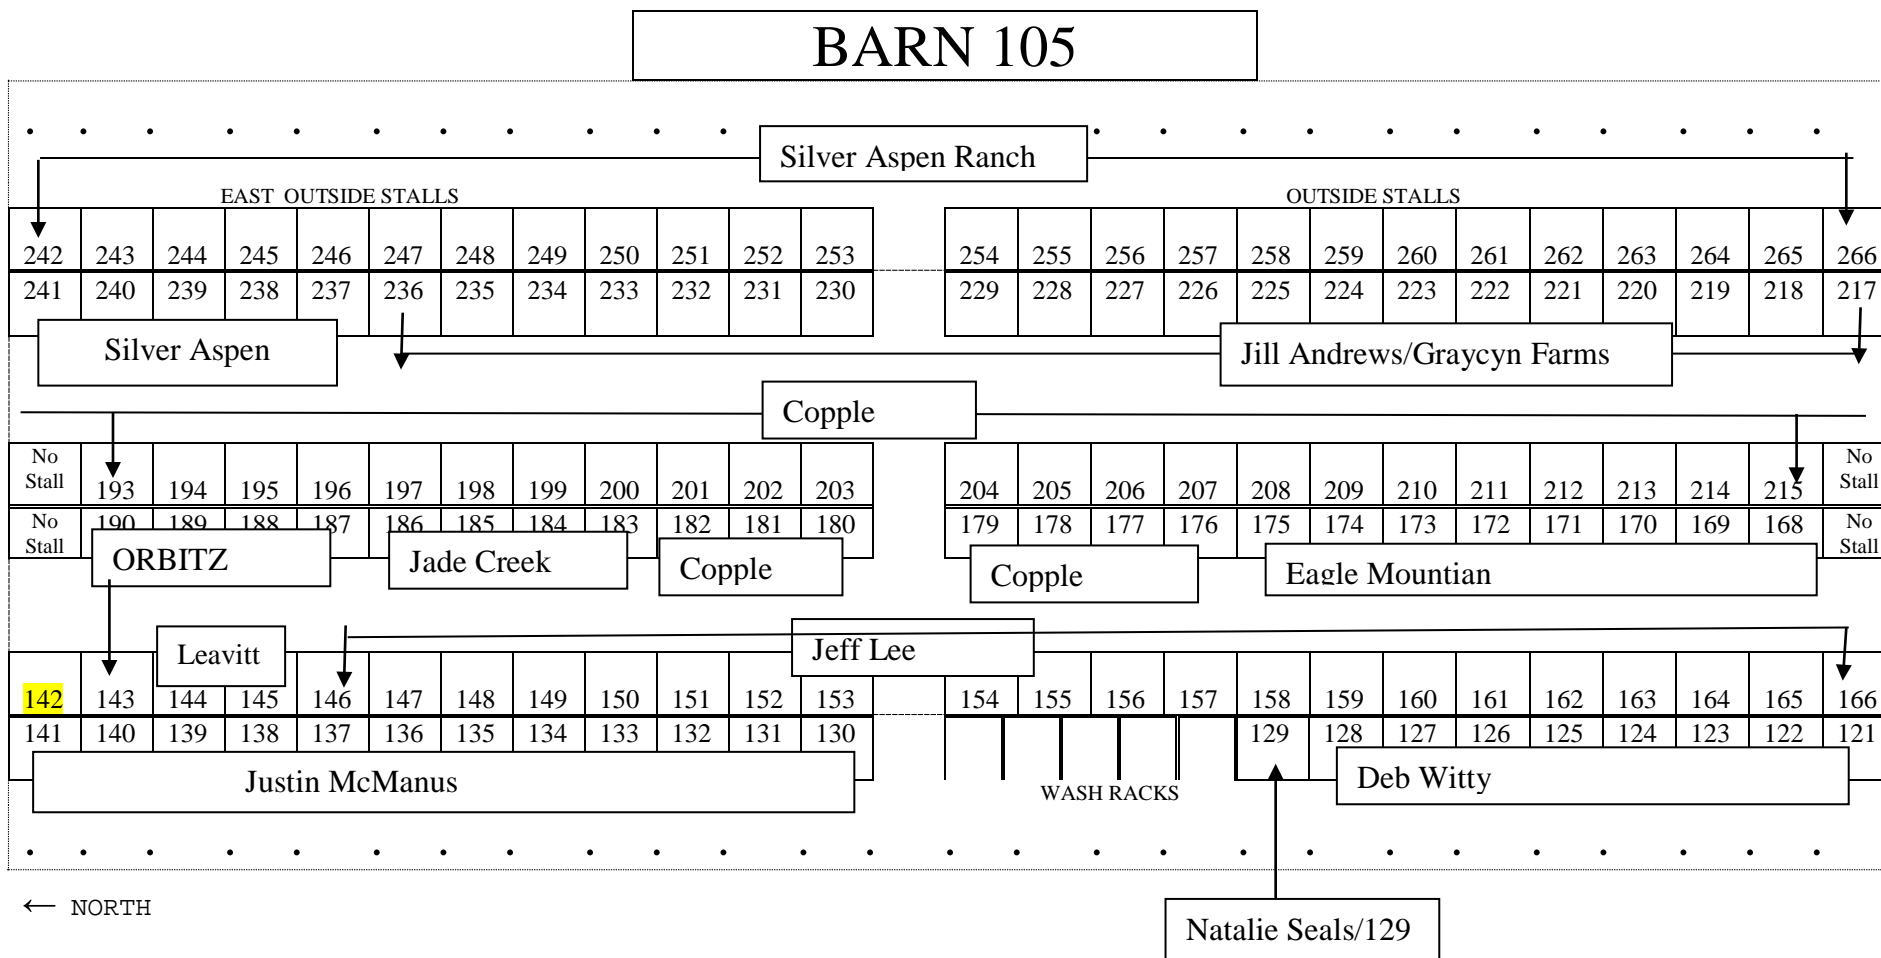

River Ridge	River Ridge	River Ridge	River Ridge	River Ridge	River Ridge	River Ridge	River Ridge	River Ridge	River Ridge	River Ridge	River Ridge	River Ridge	River Ridge	River Ridge
1	2	3	4	5	6	7	8	9	10	11	12	13	14	15

← West ↑ North

Updated July 3, 2018

Evergreen Equestrian Park
 STALL CHART
Region 5 Championship Show 2018

BARN 103

120	119	118	117	116	115	114	113	112	111	110	109	108	107	106
REED	REED	REED	REED	REED	REED	REED	REED	REED	REED	REED	REED	REED	REED	REED
N-Joy	N-Joy	N-Joy	N-Joy	N-Joy	N-Joy	N-Joy	N-Joy	N-Joy	N-Joy	N-Joy	N-Joy	N-Joy	N-Joy	N-Joy
91	92	93	94	95	96	97	98	99	100	101	102	103	104	105
90	89	88	87	86	85	84	83	82	81	80	79	78	77	76
Sweet Water	Sweet Water	Sweet Water	Sweet Water	Cedar Hill Worthington	Cedar Hill Worthington	N-Joy	N-Joy	N-Joy	N-Joy	N-Joy	N-Joy	TIBBS	TIBBS	TIBBS
Cedar Hill	Cedar Hill	Cedar Hill	Cedar Hill	Cedar Hill	Cedar Hill	Cedar Hill	Cedar Hill	Cedar Hill Worthington	Cedar Hill Worthington	Cedar Hill Worthington	Cedar Hill Worthington	Donna Martin	Donna Martin	Donna Martin
61	62	63	64	65	66	67	68	69	70	71	72	73	74	75

← West ↑ North

Evergreen Equestrian Park
 STALL CHART
Region 5 Championship Show 2018

96 inside stalls
 46 outside stalls
 10' wide x 10' deep x 8' high stalls with 5' wide sliding doors
 Cement aisleways
 Rubber mats on paved stall floors (inside stalls)

Evergreen Equestrian Park
STALL CHART
Region 5 Championship Show 2018

96 inside stalls
 46 outside stalls
 10' wide x 10' deep x 8' high stalls with 5' wide sliding doors
 Cement aisleways